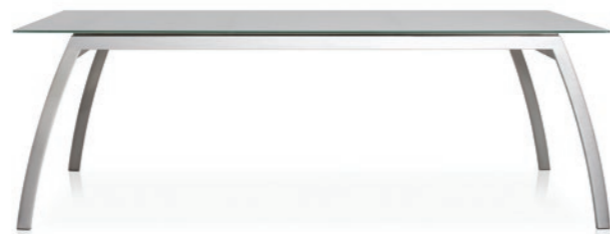

Todus

ALCEDO COLLECTION

**ALCEDO COLLECTION  
BY JIŘÍ ŠPANIHEL**

ALCEDO  
ARMCHAIR  
[ 55 x 65 x 94 cm ]

ALCEDO  
ARMCHAIR IN VINYL  
[ 55 x 66 x 94 cm ]

ALCEDO  
DINING ARMCHAIR  
[ 55 x 64 x 88 cm ]

ALCEDO  
WIDE ARMCHAIR  
[ 60 x 66 x 94 cm ]

ALCEDO  
FORNIX TABLE  
[ 100 x 220 x 74 cm ]  
[ 100 x 280 x 74 cm ]

ALCEDO  
FORNIX EXTENDABLE TABLE  
[ 100 x 260/335 x 74 cm ]

ALCEDO  
FORNIX II TABLE  
[ 100 x 200 x 74 cm ]  
[ 100 x 260 x 74 cm ]

ALCEDO  
FORNIX II EXTENDABLE TABLE  
[ 100 x 220/270/320 x 74cm ]

ALCEDO  
ARIA TABLE  
[ 90 x 90 x 74 cm ]  
[ 100 x 100 x 74 cm ]

[ 90 x 160 x 74 cm ]  
[ 90 x 200 x 74 cm ]  
[ 90 x 240 x 74 cm ]  
[ 100 x 160 x 74 cm ]  
[ 100 x 200 x 74 cm ]  
[ 100 x 240 x 74 cm ]