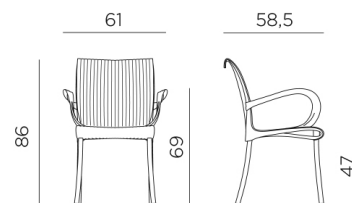

DAMA

design Raffaello Galiotto

Ref. 616

 4,1	peso prodotto in kg weight of product in kg
 18 1,450 m ³	imballo con film - pz e volume in m ³ shrink-wrapped packing - pcs and volume in cbm
 18 pz	pz su pallet pcs on pallet
	impilabile stackable

IT Sedia con braccioli. Polipropilene fiberglass trattato anti-UV e colorato in massa. Gambe in alluminio verniciato. Finitura opaca. Dotata di piedini antiscivolo. Resina riciclabile.

EN Chair with armrests. Uniformly colored fiberglass polypropylene resins with UV additives. Legs in coated aluminium. Matt finish. With non-slip feet. Recyclable resin.